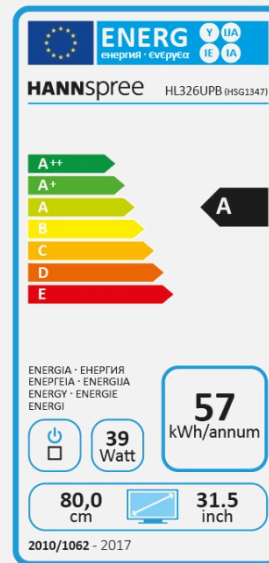

### OTHER FEATURES

Eco  
Friendly

Low  
Power  
Cons.

Remote  
Control

Video  
Modes

Display Size	80 cm / 31,5" Diagonal
Panel Type	TFT – LED Backlight ADS Panel (*)
Aspect Ratio	16:9
Resolution (H x V)	1920 x 1080 Full HD
Brightness	300cd/m <sup>2</sup>
Contrast (Typ.)	1200:1 (Typical)
Contrast (Active)	40.000.000:1 (Active)
Viewing Angle L/R; U/D	178° H / 178° V (CR >10)
Response Time	8 msec
Pixel Pitch	0,364 (H) x 0,364 (V) mm
Active Area	698,4 (H) x 392,85 (V) mm
Display Colors	16.7M Colors
Horizontal Frequency	30 ~ 82 kHz
Vertical Frequency	55 ~ 75 Hz
Max Display Frequency	1920 x 1080 @ 60Hz
Input 1	HDMI 1.4b x 2
Input 2	USB 2.0 x 2 (5V Output, 0.5A each, total 1A)
Input 3	-
Buil-in Speakers	Yes, 2 x 8W
Power Consumption	On: 39W; Stand-by: 0,28W; Off: ≤0,5W
AC Power Range	AC 100 ~ 240 Volt; 50 ~ 60 Hz
Product Dimensions	779.86 x 162.4 x 468 mm (W x D x H) with stand 720.7 x 65.9 x 420.8 mm (W x D x H) without stand
Packing Dimensions	792 x 141 x 520 mm (W x D x H)
Net / Gross Weight	5.2 Kgs with stand; 4.9 Kgs without stand / 6.9 Kgs
Bezel & Color Plan	Arm/ Base/ Rear Cover/ Bezel: Black Texture Metal Slim bezel: 8.5mm 3 sides; 12.5mm bottom

VESA Mounting	100 x 100 mm. 4 holes: M4, 10mm
Monitor Stand	Regular Stand
Tilt / Kensington Lock	- / -
Pivot / Swivel	- / -
Controls	Power Button, Remote Control
Color	Warm, Nature, Cool, User Mode
On Screen Display	7 OSD Languages
Features	USB Media Player Auto-Play Auto-Power On
Accessory	Power Cable not removable (2m); HDMI Cable (1,5m); Remote Control; Warranty Card; Quick Start Guide

Supplier's Name	HANNspree
Model Name	HL326UPB
Energy Efficiency Class	A
Screen Size (Centimetres)	80
Screen Size (Inches)	31,50
On mode power Consumption (W)	39
Annual Energy Consumption* (kWh)	57
Standby-mode Power Consumption (W)	0,28
Off-mode Power Consumption (W)	-
Screen Resolution	1920 x 1080